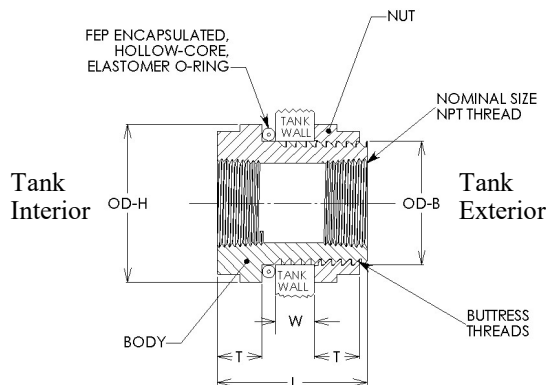

FLUOR-O-FLO® PTFE & PVDF Tank Adapters (Bulkhead Fittings)

Nominal Pipe Size	PTFE Part No. (Note 1)	PVDF FNPT Threaded Part No.	PVDF IPS Socket Weld Part No.	PVDF Metric Socket Weld Part No.	OD-H	T	OD-B	L	W MAX (Note 2)	MIN. TANK DIA. (Note 3)	Weight (lb.)
1/8"	F-TA01	N/A	N/A	N/A	1-5/8"	1/2"	1-1/8"	1-3/4"	1/2"	12"	0.20
1/4"	F-TA02	N/A	N/A	N/A	1-11/16"	1/2"	1-3/16"	1-3/4"	1/2"	13"	0.20
3/8"	F-TA03	FK-TA03FT	FK-TA03SI	FK-TA03SM	1-13/16"	1/2"	1-9/32"	1-3/4"	1/2"	15"	0.20
1/2"	F-TA04	FK-TA04FT	FK-TA04SI	FK-TA04SM	2-1/16"	5/8"	1-1/2"	2-1/8"	5/8"	19"	0.35
3/4"	F-TA06	FK-TA06FT	FK-TA06SI	FK-TA06SM	2-3/8"	3/4"	1-13/16"	2-1/2"	3/4"	25"	0.55
1"	F-TA08	FK-TA08FT	FK-TA08SI	FK-TA08SM	2-5/8"	3/4"	2-1/16"	2-1/2"	3/4"	32"	0.65
1-1/4"	F-TA10	FK-TA10FT	FK-TA10SI	FK-TA10SM	2-7/8"	3/4"	2-3/8"	2-1/2"	3/4"	44"	0.70
1-1/2"	F-TA12	FK-TA12FT	FK-TA12SI	FK-TA12SM	3-1/8"	3/4"	2-5/8"	2-1/2"	3/4"	53"	0.80
2"	F-TA16	FK-TA16FT	FK-TA16SI	FK-TA16SM	3-5/8"	7/8"	3-1/8"	2-7/8"	7/8"	73"	1.15
2-1/2"	F-TA20	FK-TA20FT	FK-TA20SI	FK-TA20SM	4-1/4"	1-1/8"	3-5/8"	3-3/8"	7/8"	97"	2.01
3"	F-TA24	FK-TA24FT	FK-TA24SI	FK-TA24SM	5-1/8"	1-1/4"	4-1/2"	3-3/4"	1"	146"	2.95
4"	F-TA32	FK-TA32FT	FK-TA32SI	FK-TA32SM	6-1/4"	1-3/8"	5-1/2"	4"	1"	216"	4.52

Note 1: Standard fitting includes FEP encapsulated, 0.210" diameter, silicone o-ring

Note 2: Body can be made longer to accommodate thicker tank walls.

Note 3: As supplied, fittings are suitable for use with flat-wall or most cylindrical, smooth-wall tanks to min. dia. shown. Custom adapters are available to permit use with smaller diameter tanks.

Call today for our FLUOR-O-FLO®
Tank Adapters Sales Bulletin